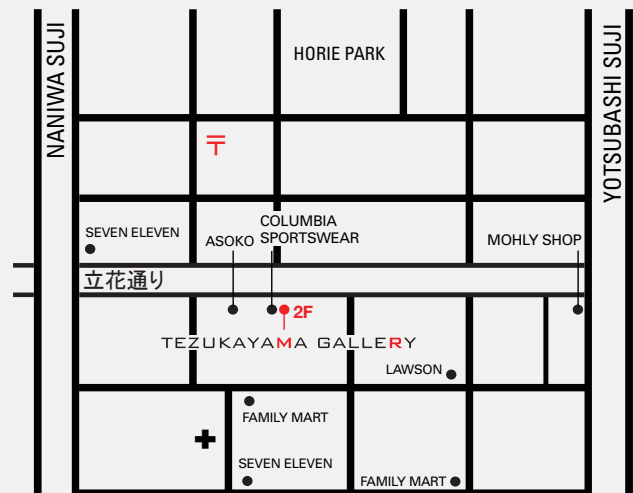

Form92From11, 2009, porcelain, D180 × H175 mm

Exhibition Details

「FORM FROM」 TOMOKO SAKUMOTO

08 APR - 30 APR 2016

Reception Party // New Space Open: Friday 08 April | 18:00~

Access

[Orange Street detail]

Access