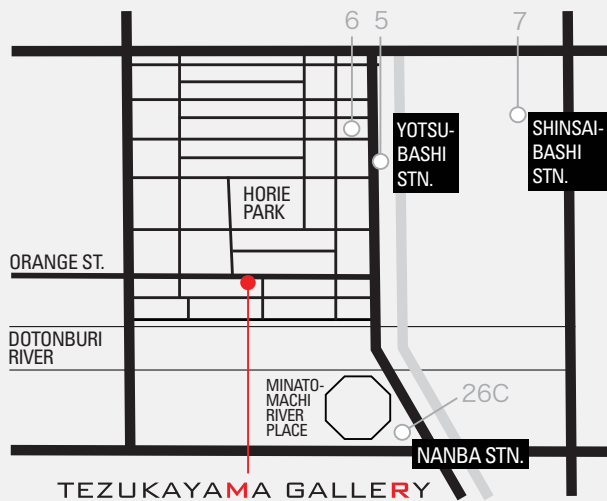

Form92From11, 2009, porcelain, D180 × H175 mm

Exhibition Details

「FORM FROM」 TOMOKO SAKUMOTO

08 APR - 30 APR 2016

Reception Party // New Space Open: Friday 08 April | 18:00~

Access

[Orange Street detail]

Access